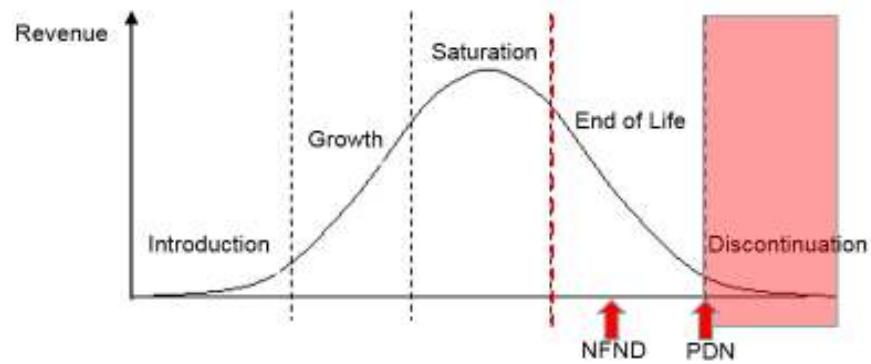

Light is OSRAM

Product Discontinuation (acc. JEDEC J-STD-048) OS-PD-2018-012

1-Feb-2018

Last order:	1-Aug-2018
Last delivery:	1-Feb-2019
Reason:	To enable customer to order specific brightness

Please direct your feedback to your local Sales office.